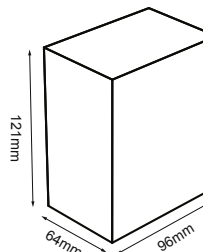

Middle Box

Net Weight:324g
Gross Weight:356g