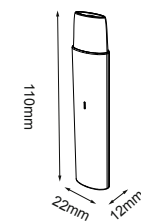

PACKING INFORMATION

1 MIDDLE BOX = 10 PACKS = 10 PRODUCTS

1 CARTON

=

36 MIDDLE BOXES

1 PALLET = 36 CARTONS

Product

Net Weight:25.75g
Gross Weight:28.32g