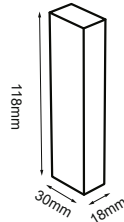

PACKING INFORMATION

1 MIDDLE BOX = 10 PACKS = 10 PRODUCTS

1 CARTON

=

36 MIDDLE BOXES

1 PALLET = 36 CARTONS

Product

Net Weight:25.75g
Gross Weight:28.32g