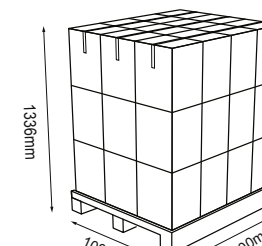

Pack

Net Weight:30.5g
Gross Weight:33.5g

Middle Box

Net Weight:324g
Gross Weight:356g

Carton

Net Weight:11.16kg
Gross Weight:12.4kg

Standard Pallet

Net Weight:450kg
Gross Weight:465kg